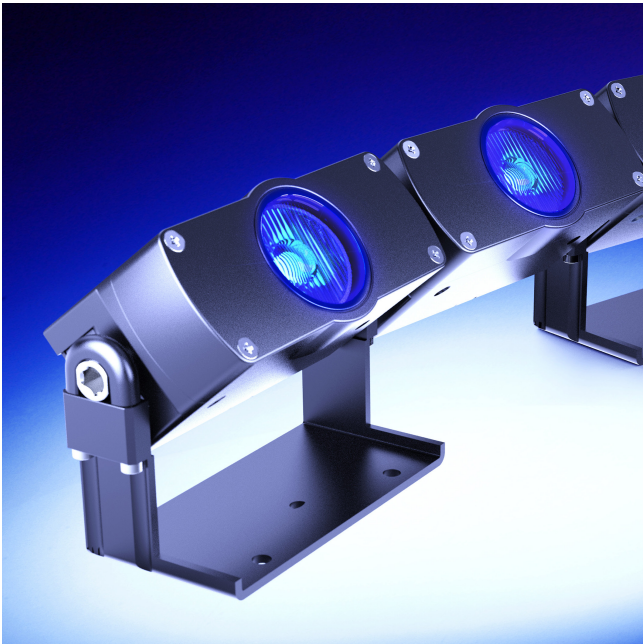

3D LED Flex 40 RGBW IP66

1 x RGBW LED array with colour-blending lens per module

Modular, 3D flexible LED linear lighting system

1 x RGBW LED array with Gaggione colour-blending lens per module

Modular, 3D flexible LED linear lighting system

Product description:

For use in exterior lighting applications where the building surfaces are non linear with curved profiles

Each module - 4x Luxeon Z or CZ LEDs, with a highly efficient colour-blending Gaggione lens

Up to 4.5 Watts per 100mm module. Up to 48 V DC supply

Flexible in 3 dimensions - Articulated ball-joint system between modules

LED pitch is maintained between the modules

Side, back and end power feed and connector options allow for continuous lighting with no dark areas between fixtures. 17.5 Amp IP68 connectors join fixtures together on-site

Integral LV constant current driver or remote Eldoled 4 Channel DMX driver

Remote DMX / DALI controller can be located up to 50 mtrs from the LED system

Satin black, satin white or any RAL paint colour finish