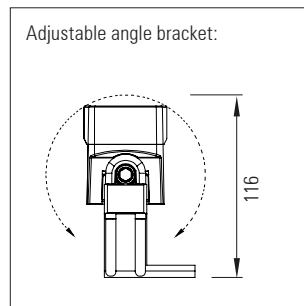

Up to 4.5 Watts per 100mm module. Up to 48 V DC supply

Flexible in 3 dimensions - Articulated ball-joint system between modules

LED pitch is maintained between the modules

Side, back and end power feed and connector options allow for continuous lighting with no dark areas between fixtures. 17.5 Amp IP68 connectors join fixtures together on-site

Custom lengths based on a 100 mm module up to 2.5 mtrs

Various mounting options and bracket types are available

LED / lens matrix	Luxeon CZ	Luxeon Z
LLC25C Colour	21.5°	16.8°
LLC25E Elliptical	N.A.	12.9° x 33.2°
LLC25G Narrow/Medium	22.9°	16.3°
LLC25N Narrow	22.3°	12.9°
LLC25W Wide	N.A.	32.3°
LLC25V Very Wide	50.7°	55.0°