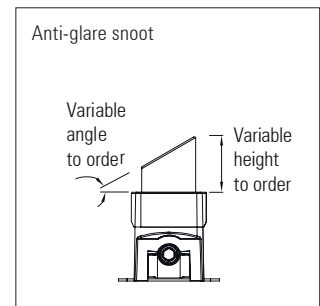

LED / lens matrix	Luxeon CZ	Luxeon Z
LLC25C Colour	21.5°	16.8°
LLC25E Elliptical	N.A.	12.9° x 33.2°
LLC25G Narrow/Medium	22.9°	16.3°
LLC25N Narrow	22.3°	12.9°
LLC25W Wide	N.A.	32.3°
LLC25V Very Wide	50.7°	55.0°

RGBW: Up to 606 Lumens per ft (Up to 2,000 Lumens per Mtr)

White: Up to 1,360 Lumens per ft (Up to 4,500 Lumens per Mtr)

Custom combinations of different colour temp. white-light LEDs and different colour-light LEDs can be specified

Product Code	No. of LEDs per mtr.	IP	Length (mm)	LED Type	LED Colour / Colour Temp. (K)	CRI	Bracket Type	Feed	Finish	
RAD 3D LED FLEX 40 IP66 RGBW - 4 L 32MM	40 LEDs per Mtr: (100mm spacing between LED arrays)	66	100mm	LUMILED Luxeon clusters: 4x RGBW CZ LEDs 4x RGBW Z LEDs	Specify all 4x LEDs in cluster:	70 80 90	Adjustable Fixed Custom	End Back Side	Black White Any RAL-colour	
					Far Red, Red, Deep Red, Red-Orange, Amber, PC Amber, Mint, Lime, Green, Cyan, Blue, Royal Blue, Violet					22=2,200k 27=2,700k 30=3,000k 35=3,500k 40=4,000k 50=5,000k 57=5,700k 65=6,500k
			-increments of 100mm up to- 2,500mm