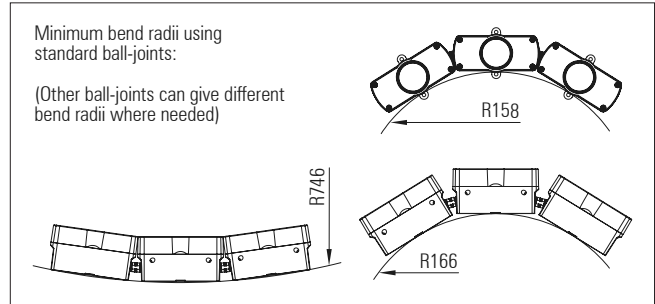

3D LED Flex 40 RGBW IP66

1 x RGBW LED array with colour-blending lens per module

Modular, 3D flexible LED linear lighting system

1 x RGBW LED array with Gaggione colour-blending lens per module

Modular, 3D flexible LED linear lighting system

Product description:

For use in exterior lighting applications where the building surfaces are non linear with curved profiles

Each module - 4x Luxeon Z or CZ LEDs, with a highly efficient colour-blending Gaggione lens

Up to 4.5 Watts per 100mm module. Up to 48 V DC supply

Flexible in 3 dimensions - Articulated ball-joint system between modules

LED pitch is maintained between the modules

Side, back and end power feed and connector options allow for continuous lighting with no dark areas between fixtures. 17.5 Amp IP68 connectors join fixtures together on-site

Integral LV constant current driver or remote Eldoled 4 Channel DMX driver

Remote DMX / DALI controller can be located up to 50 mtrs from the LED system

Satin black, satin white or any RAL paint colour finish

Custom lengths based on a 100 mm module up to 2.5 mtrs

Various mounting options and bracket types are available