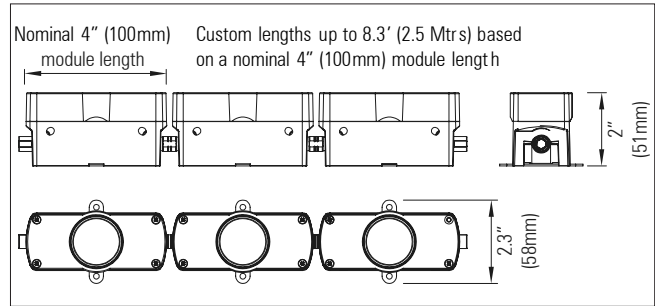

3D LED Flex 40 RGBW IP66

1 x RGBW LED array with colour-blending lens per module

Modular, 3D flexible LED linear lighting system

1 x RGBW LED array with Gaggione colour-blending lens per module

Modular, 3D flexible LED linear lighting system

Product description:

For use in exterior lighting applications where the building surfaces are non linear with curved profiles

Each module - 4x Luxeon Z or CZ LEDs, with a highly efficient colour-blending Gaggione lens

Up to 4.5 Watts per 100mm module. Up to 48 V DC supply

Flexible in 3 dimensions - Articulated ball-joint system between modules

LED pitch is maintained between the modules

Side, back and end power feed and connector options allow for continuous lighting with no dark areas between fixtures. 17.5 Amp IP68 connectors join fixtures together on-site

Integral LV constant current driver or remote Eldoled 4 Channel DMX driver

Remote DMX / DALI controller can be located up to 50 mtrs from the LED system

Satin black, satin white or any RAL paint colour finish

Custom lengths based on a 100 mm module up to 2.5 mtrs

Various mounting options and bracket types are available